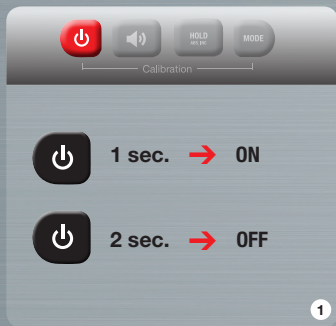

Calibration

Power + MODE 1 x → -1-

Power 1 x → -2-

180°

Power 1 x → done

8

### ENW/ENWM LASERTRONIC ELWX

- 1 On/off switch / Display light
- 2 On/off switch acoustics (signal at 0° and 90°)
- 3 Hold function (measurement is retained by pressing once) / Switching between ABS (absolute) and INC (incremental)
- 4 Mode button for switching between measured value settings (°, mm/m, %, in/ft)
- 5 Arrows show in which direction the spirit level has to be moved
- 6 Display ° / mm/m / % / in/ft
- 7 Display in the case of low battery voltage
- 8 Display of ABS or INC