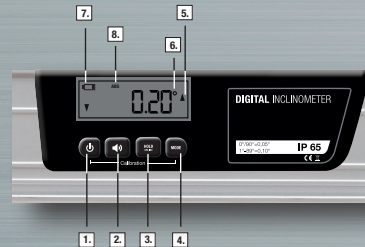

Calibration

Power + MODE 1 x → -1-

Power 1 x → -2-

180°

Power 1 x → done

8

### ENW/ENWM LASERTRONIC ELWX

- 1 On/off switch / Display light
- 2 On/off switch acoustics (signal at 0° and 90°)
- 3 Hold function (measurement is retained by pressing once) / Switching between ABS (absolute) and INC (incremental)
- 4 Mode button for switching between measured value settings (°, mm/m, %, in/ft)
- 5 Arrows show in which direction the spirit level has to be moved
- 6 Display ° / mm/m / % / in/ft
- 7 Display in the case of low battery voltage
- 8 Display of ABS or INC