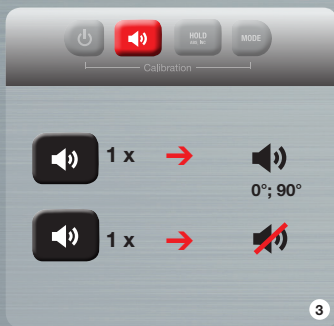

Calibration

Power + MODE 1 x → -1-

Power 1 x → -2-

180°

Power 1 x → done

8

### ENW/ENWM LASERTRONIC ELWX

- 1 On/off switch / Display light
- 2 On/off switch acoustics (signal at 0° and 90°)
- 3 Hold function (measurement is retained by pressing once) / Switching between ABS (absolute) and INC (incremental)
- 4 Mode button for switching between measured value settings (°, mm/m, %, in/ft)
- 5 Arrows show in which direction the spirit level has to be moved
- 6 Display ° / mm/m / % / in/ft
- 7 Display in the case of low battery voltage
- 8 Display of ABS or INC