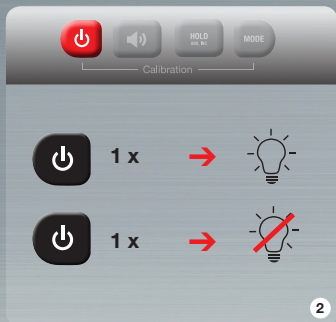

Calibration

Power + MODE 1 x → -1-

Power 1 x → -2-

180°

Power 1 x → done

8

### ENW/ENWM LASERTRONIC ELWX

- 1 On/off switch / Display light
- 2 On/off switch acoustics (signal at 0° and 90°)
- 3 Hold function (measurement is retained by pressing once) / Switching between ABS (absolute) and INC (incremental)
- 4 Mode button for switching between measured value settings (°, mm/m, %, in/ft)
- 5 Arrows show in which direction the spirit level has to be moved
- 6 Display ° / mm/m / % / in/ft
- 7 Display in the case of low battery voltage
- 8 Display of ABS or INC