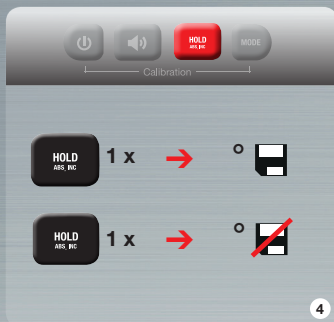

Calibration

Power + MODE 1 x → -1-

Power 1 x → -2-

180°

Power 1 x → done

8

### ENW/ENWM LASERTRONIC ELWX

- 1 On/off switch / Display light
- 2 On/off switch acoustics (signal at 0° and 90°)
- 3 Hold function (measurement is retained by pressing once) / Switching between ABS (absolute) and INC (incremental)
- 4 Mode button for switching between measured value settings (°, mm/m, %, in/ft)
- 5 Arrows show in which direction the spirit level has to be moved
- 6 Display ° / mm/m / % / in/ft
- 7 Display in the case of low battery voltage
- 8 Display of ABS or INC